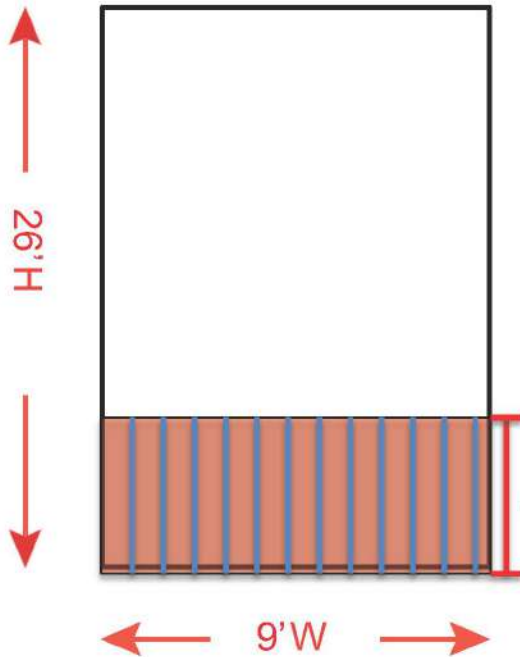

LA-W009

The Brig @ Abbot KinneyBl. | FS

MATERIAL: Standard Vinyl , 12 oz. minimum
LIVE AREA: 26' (h) x 9' (w) – 4ft high fence at the bottom avoid important copy there
FINISHED SIZE: 26' (h) x 9' (w) – 4ft high fence at the bottom avoid important copy there
ORIENTATION: South NA
EXTENSION AREA:
FILE PREPARATION:

Digital files should be supplied at 360 dpi at 1"=1' scale or 720 dpi at 1/2" =1' scale. Screen and printer fonts should be included as well as all image files. All images and art files provided should be saved in CMYK mode, and as EPS or TIFF format with a color printout of the layout attached. Do not place text closer than 6" from the edge of visual opening on any side. Image bleeds to edge.

FINISHING: Top, Bottom, Left, Right :

- Produce on 12oz Vinyl
- 2" HEM / WEBBING on all sides
- 2" HEM / WEBBING incorporated into the finished size.
- Bleed art to the edges